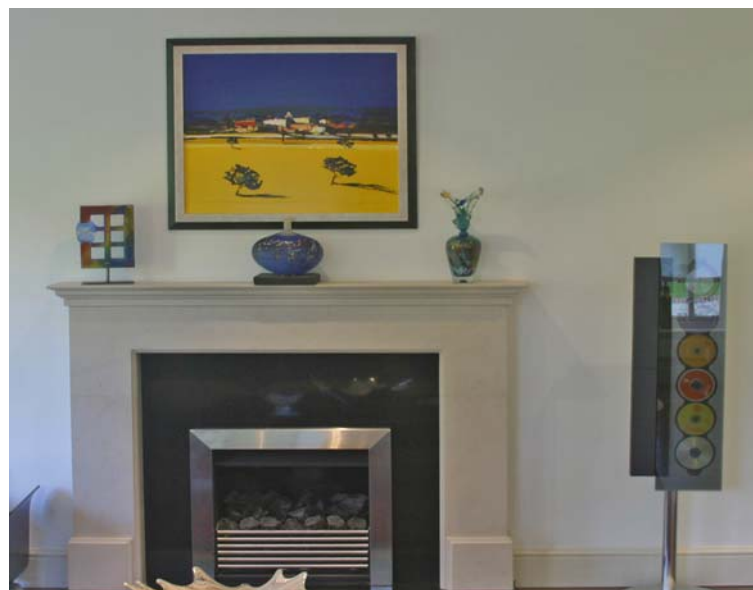

Install: Futronix

All this kit can be accessed through the room's P400, which has also had its control extended to the curtains. The result? A complete home cinema experience, complete with pre-and post-show lighting and suitable sound effects at the touching of a lighting control system button.

Head to another corner of the property and you'll come across the dining room with its elegant glass dining table and full-height windows overlooking an expansive lawn. Square-grid radiators provide stylish modern heating, whilst overhead spots are again complemented by table lamps, as in the living room. It's clear that the Futronix system is usable throughout the home.

Indeed, a similar state of affairs can be found in the owner's bedroom on the second floor. Painted in soothing white and other neutral tones with black accents on the window shades, it is lit via dimmed spots and bedside table lamps, also in black. Demisters located here can also be controlled via the local P400 dimmer. Futronix, it's clear, can provide far more than a mere lighting system...

The superbly realised refurbishment of this countryside residence was the ideal candidate for an injection of smart technology and throughout Futronix's P400 and P100 dimmers have provided state-of-the-art and feature-rich lighting control.

Thanks to simple one-touch control from switchplates and convenient, full-featured remote handsets, making full use of the system's myriad features is a simple matter – and they even complement the house's clean and uncluttered contemporary style. What more could you want from your technology?

Contact

For further information contact:
+44 (0)1883 373 333 www.futronix.com